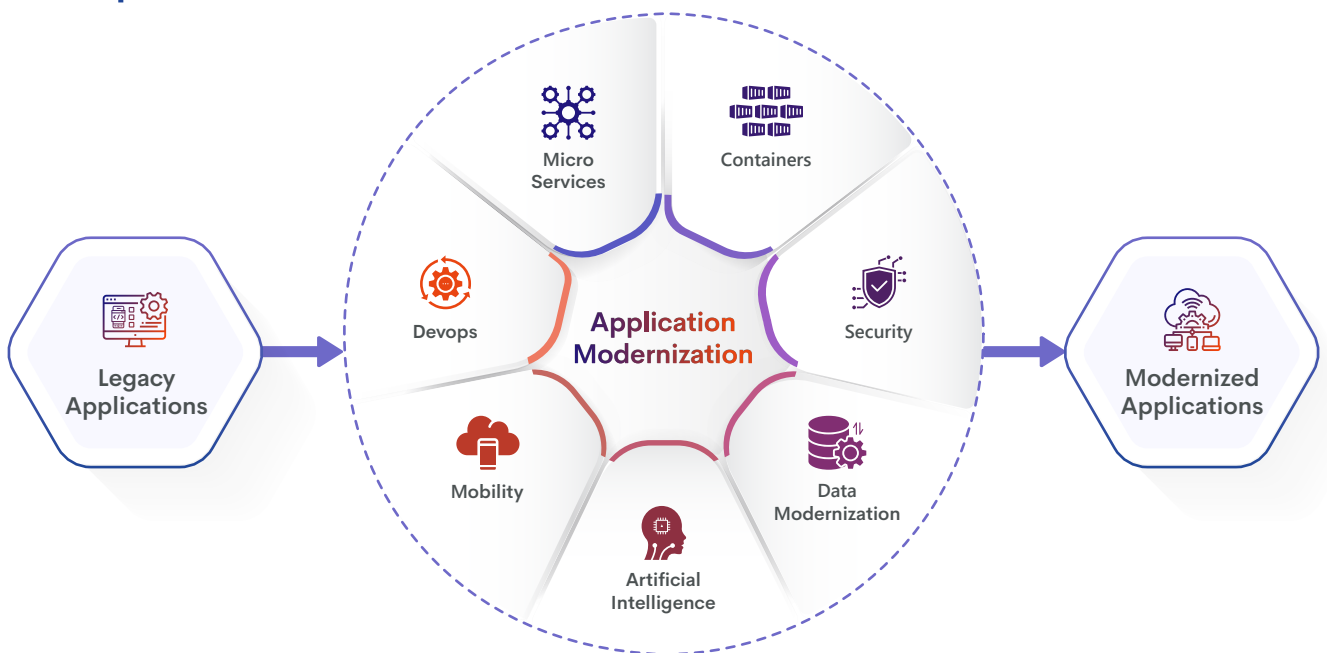

Turn to MSRCosmos for modernizing and enhancing business applications to conquer your digital ambitions.

Service Portfolio

Portfolio assessment & planning

Application Re-architecture

Application Re-engineering

Application Migration & Re-hosting

UX/UI Modernization

Data Migration

Database Migration

Application Integration

API's | Microservices | DevOps | Containerization | Automation | Mobility | Security

“ **88%** of IT leaders agree that modernized IT systems are critical to meet emerging digital business demands.

Principles we follow

Our 4-Step Approach

Assess

- Discovery and Readiness assessment
- Future Application roadmap blueprinting

Modernize

- Legacy code migration using tools
- Architecture, Technology, UI & UX upgrade
- Code Optimization
- Data Migration

Enhance

- Digital Capabilities
- Mobility Features
- AI/ML Capabilities
- Analytics

Manage

- Support and manage the modernized application
- Issue resolution and bug fixing
- Continuous improvement

Why MSRCosmos?